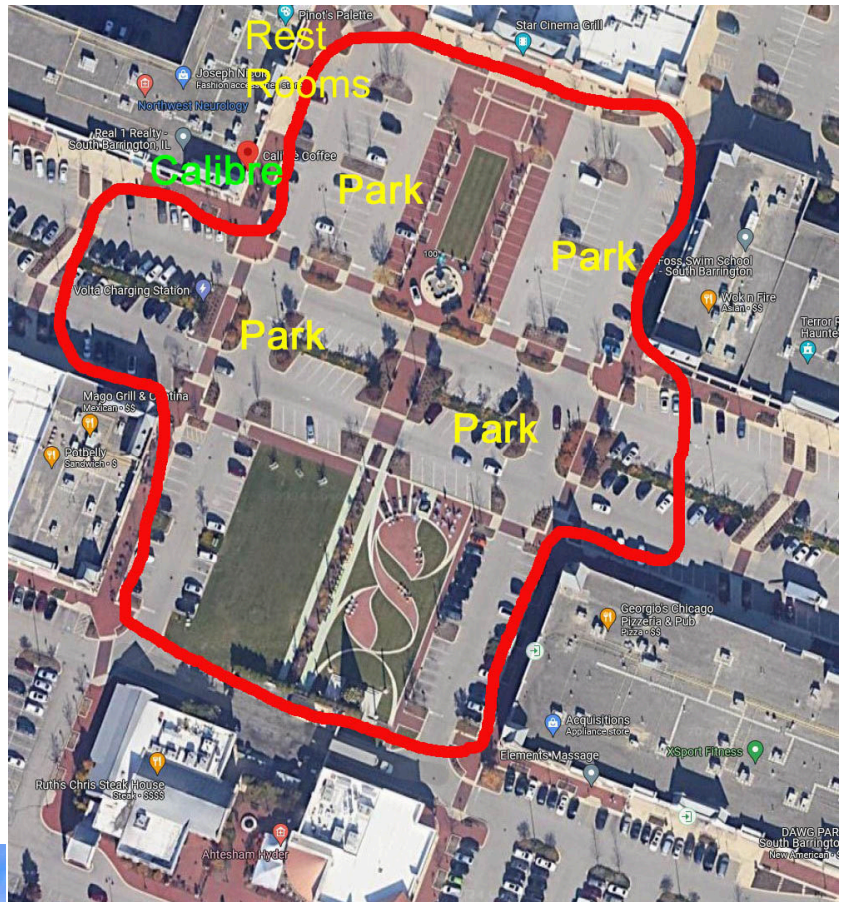

for Calibrè Coffee

Hello friends. The forecast is looking great for our first Porsches and Pastries of the season, though it is likely to be a bit chilly in the morning. This overhead indicates where we will be parking, in front of and around our host, **Calibrè Coffee**, located in The Arboretum of South Barrington. Bring a friend!

The QR code above will help you get a Goggle map to the venue.

Public restrooms are available just north of Calibre, in the same building. There are signs pointing the way, and they will be opened for us by about 8:00 am.

Please remember to wear your name tags, and make our new members feel at home. Find someone you don't know and introduce yourself.

As always, **be nice to the neighbors** while